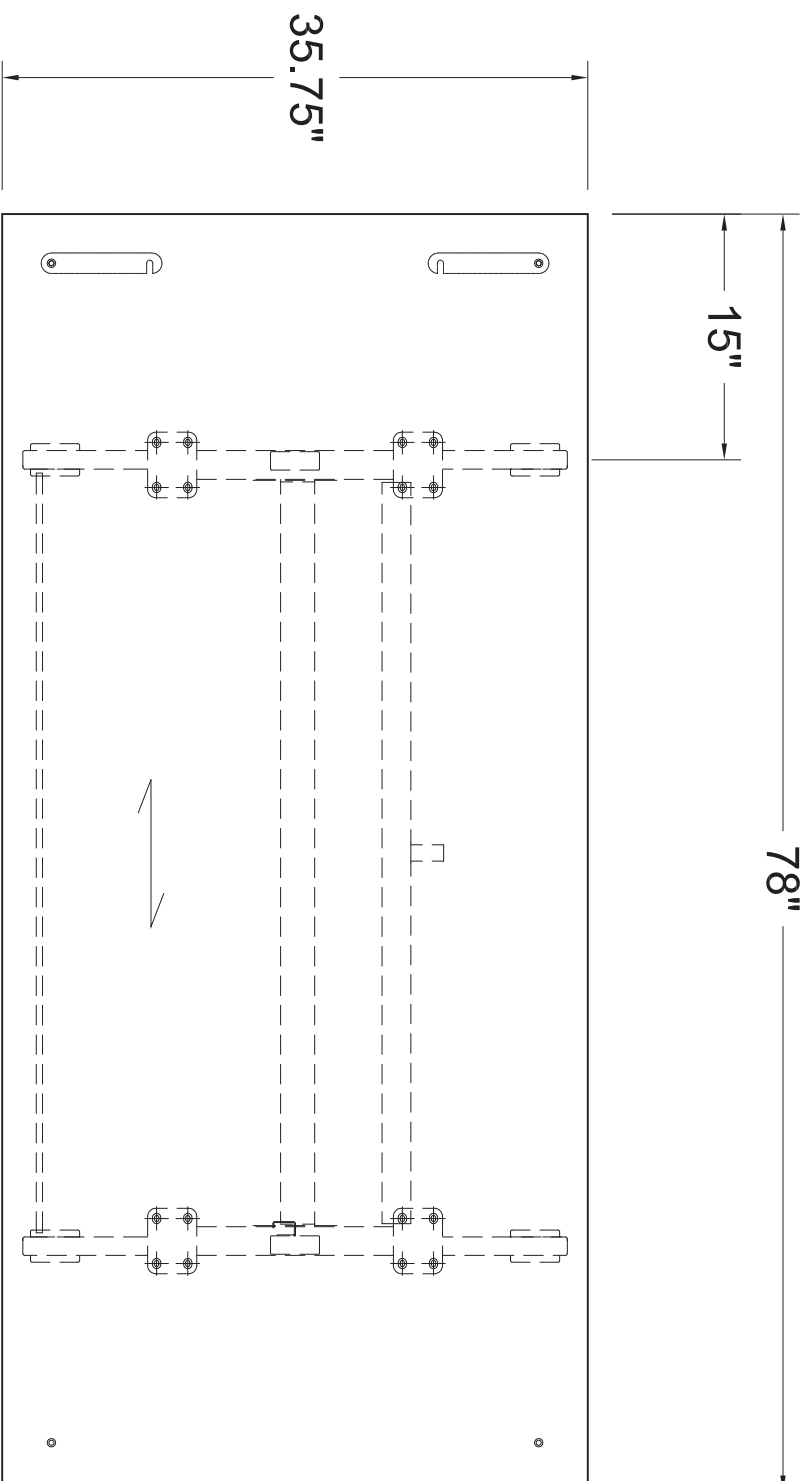

PLAN VIEW

78" x *36" METRONOME FLIP TOP TABLE

THIS DRAWING IS CONFIDENTIAL AND PROPRIETARY. NO PART OF THIS DRAWING MAY BE COPIED, DISCLOSED TO ANY THIRD PARTY OR USED FOR ANY PURPOSE WITHOUT THE EXPRESS WRITTEN AUTHORIZATION OF NIENKAMPER FURNITURE & ACCESSORIES

*DENOTES NOMINAL TABLE DEPTH